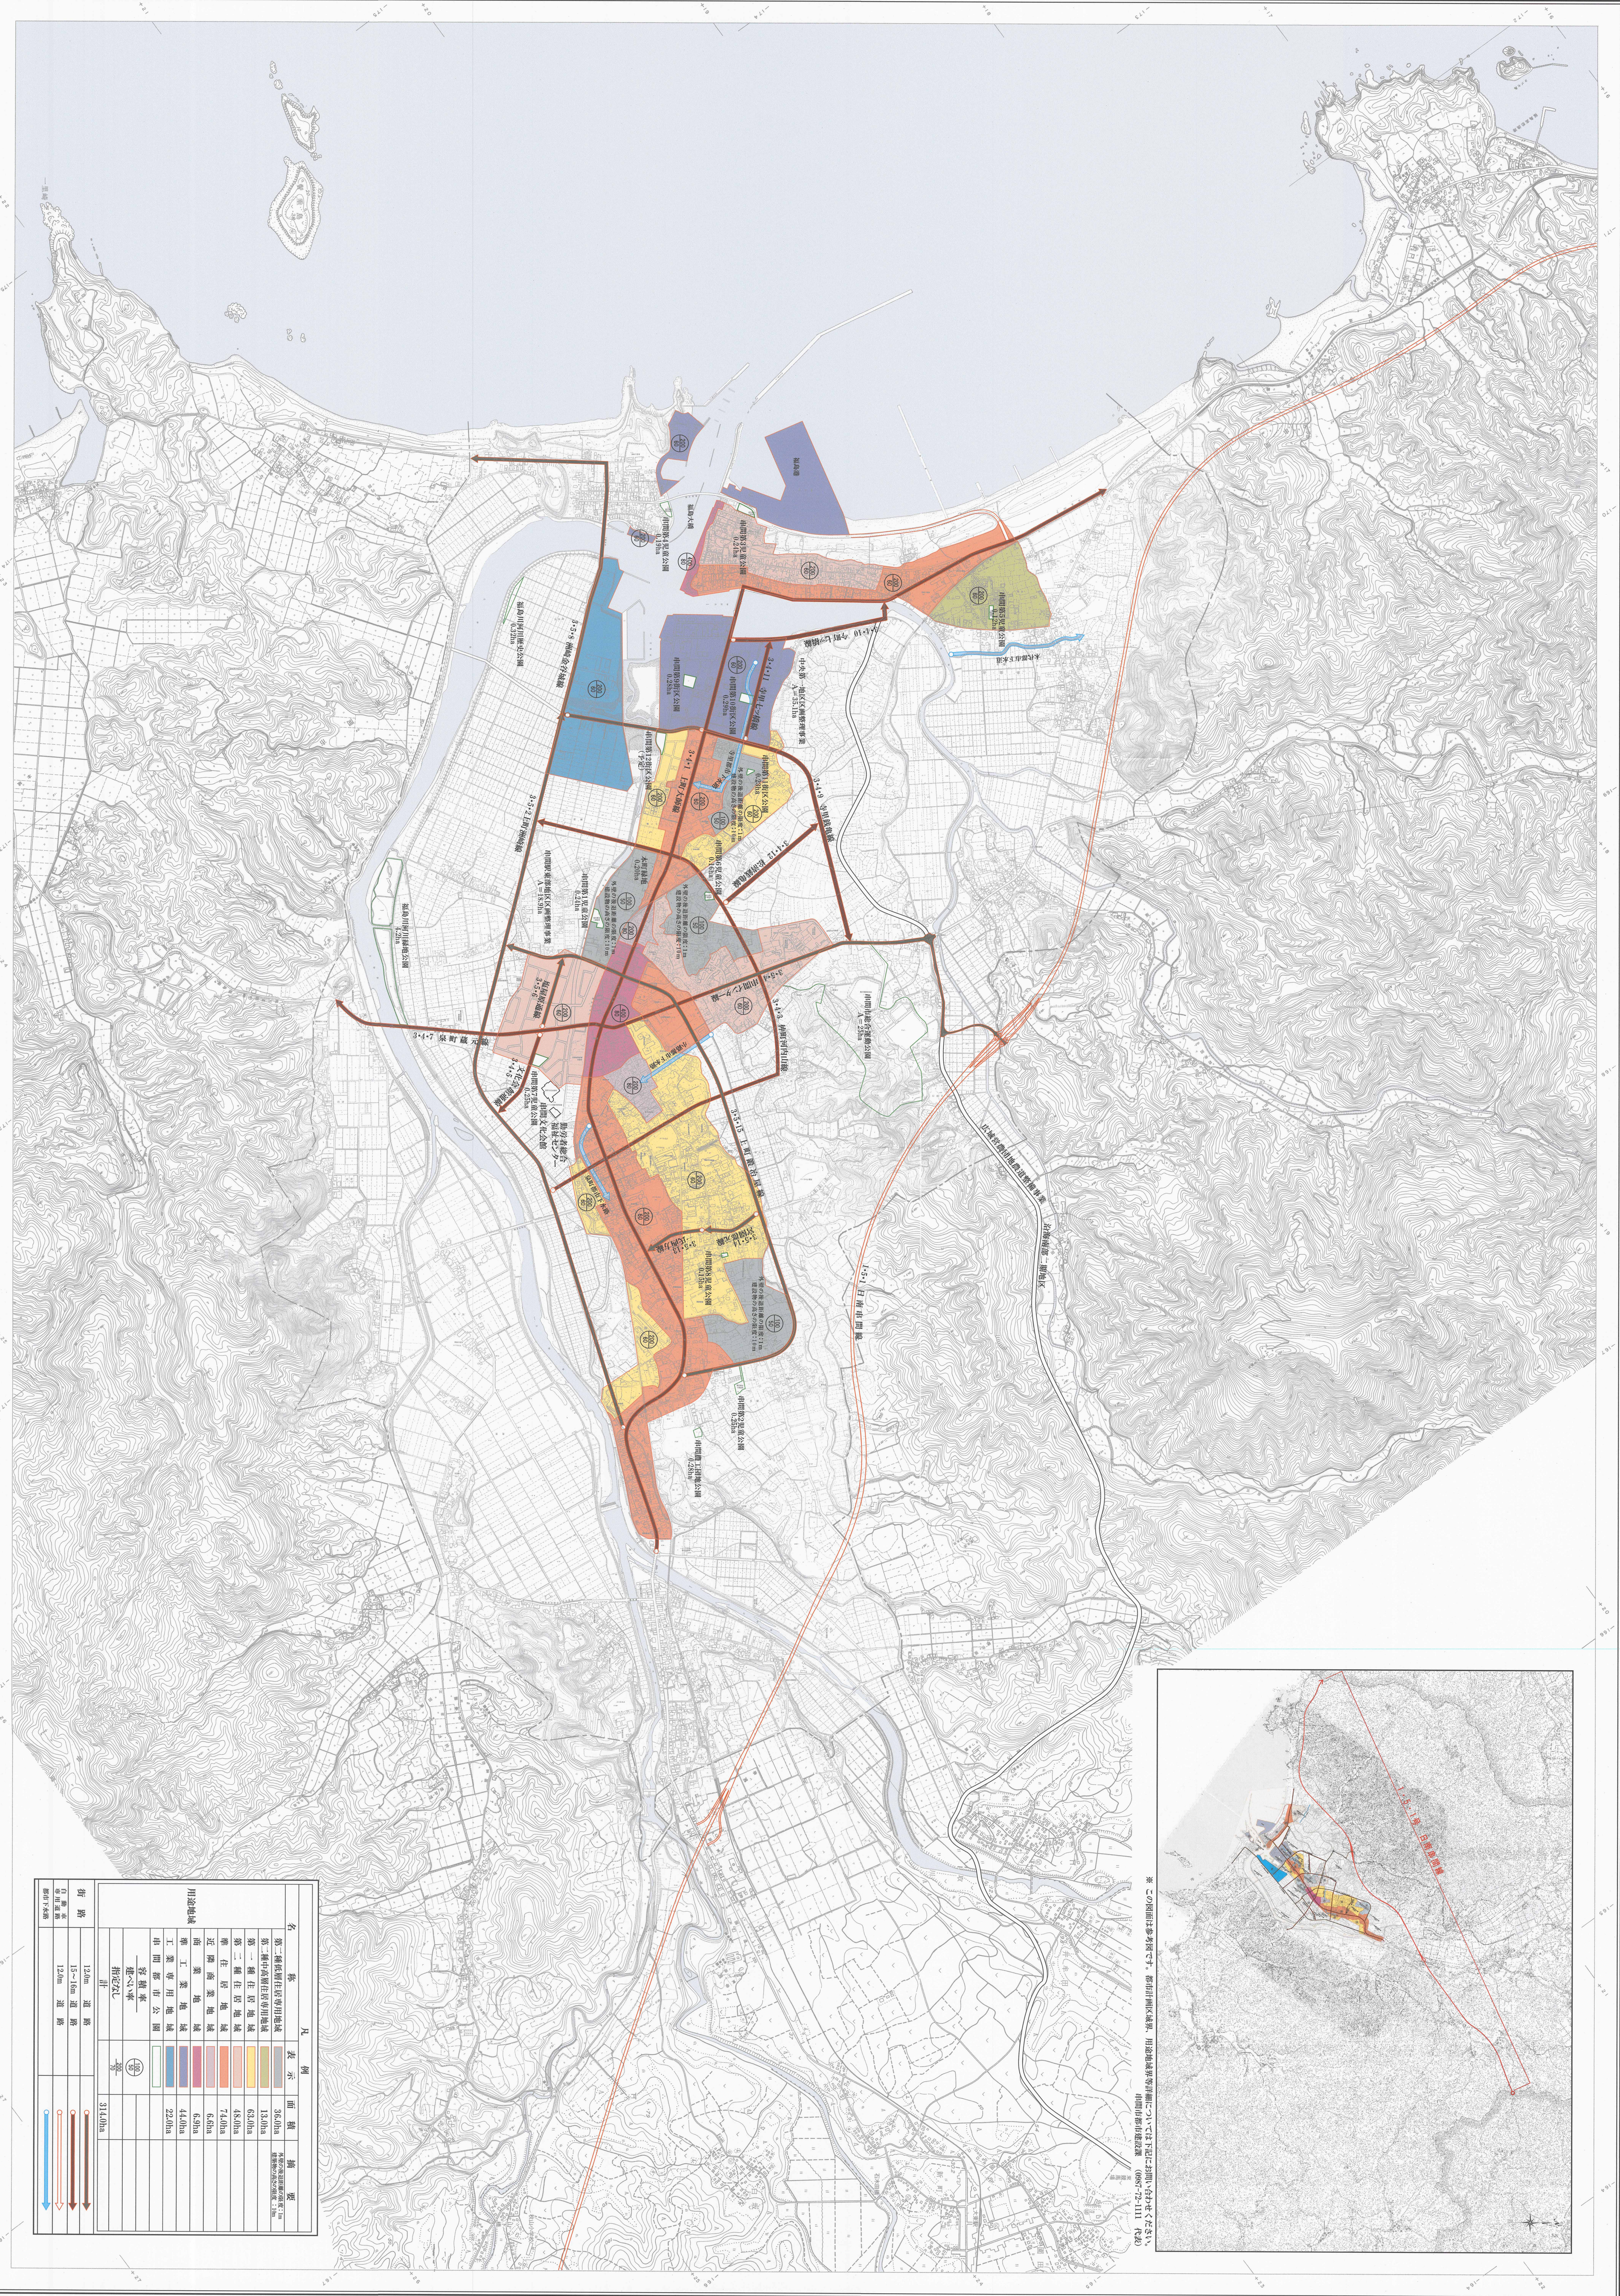

卑間市都市計画面 (参考图)

縮尺 1:10,000
 縮尺 1:10,000
 縮尺 1:10,000

縮尺 1:10,000
 縮尺 1:10,000
 縮尺 1:10,000

縮尺 1:10,000
 縮尺 1:10,000
 縮尺 1:10,000